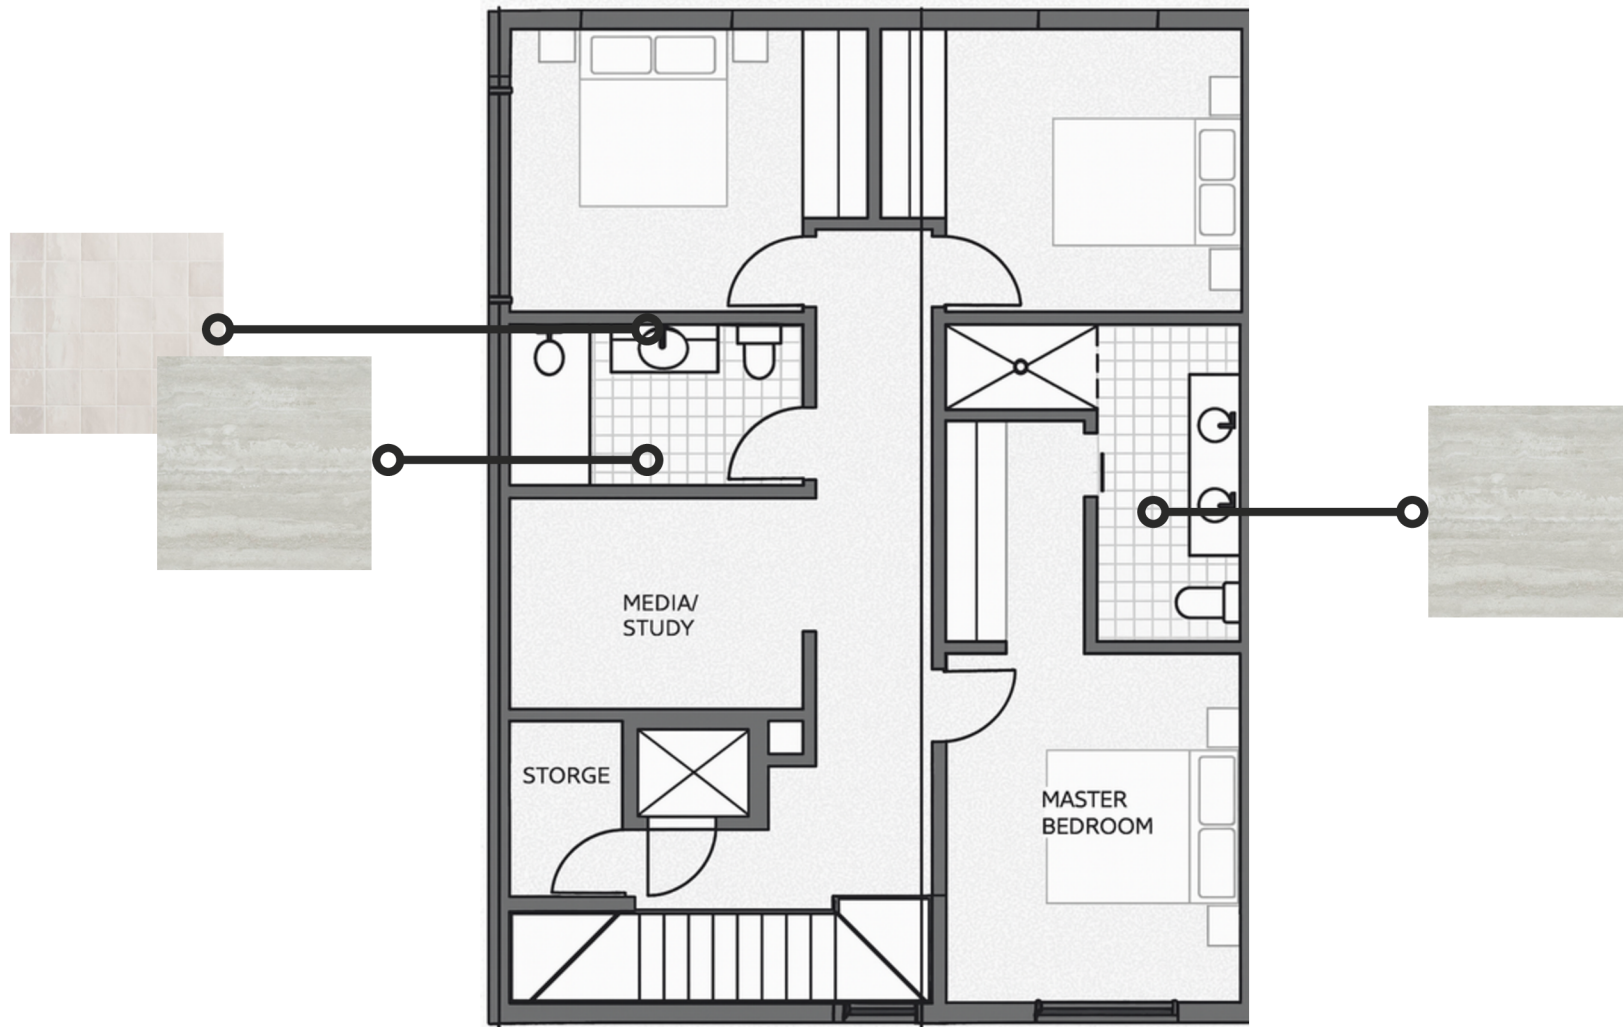

BATHROOM TILE DIAGRAM